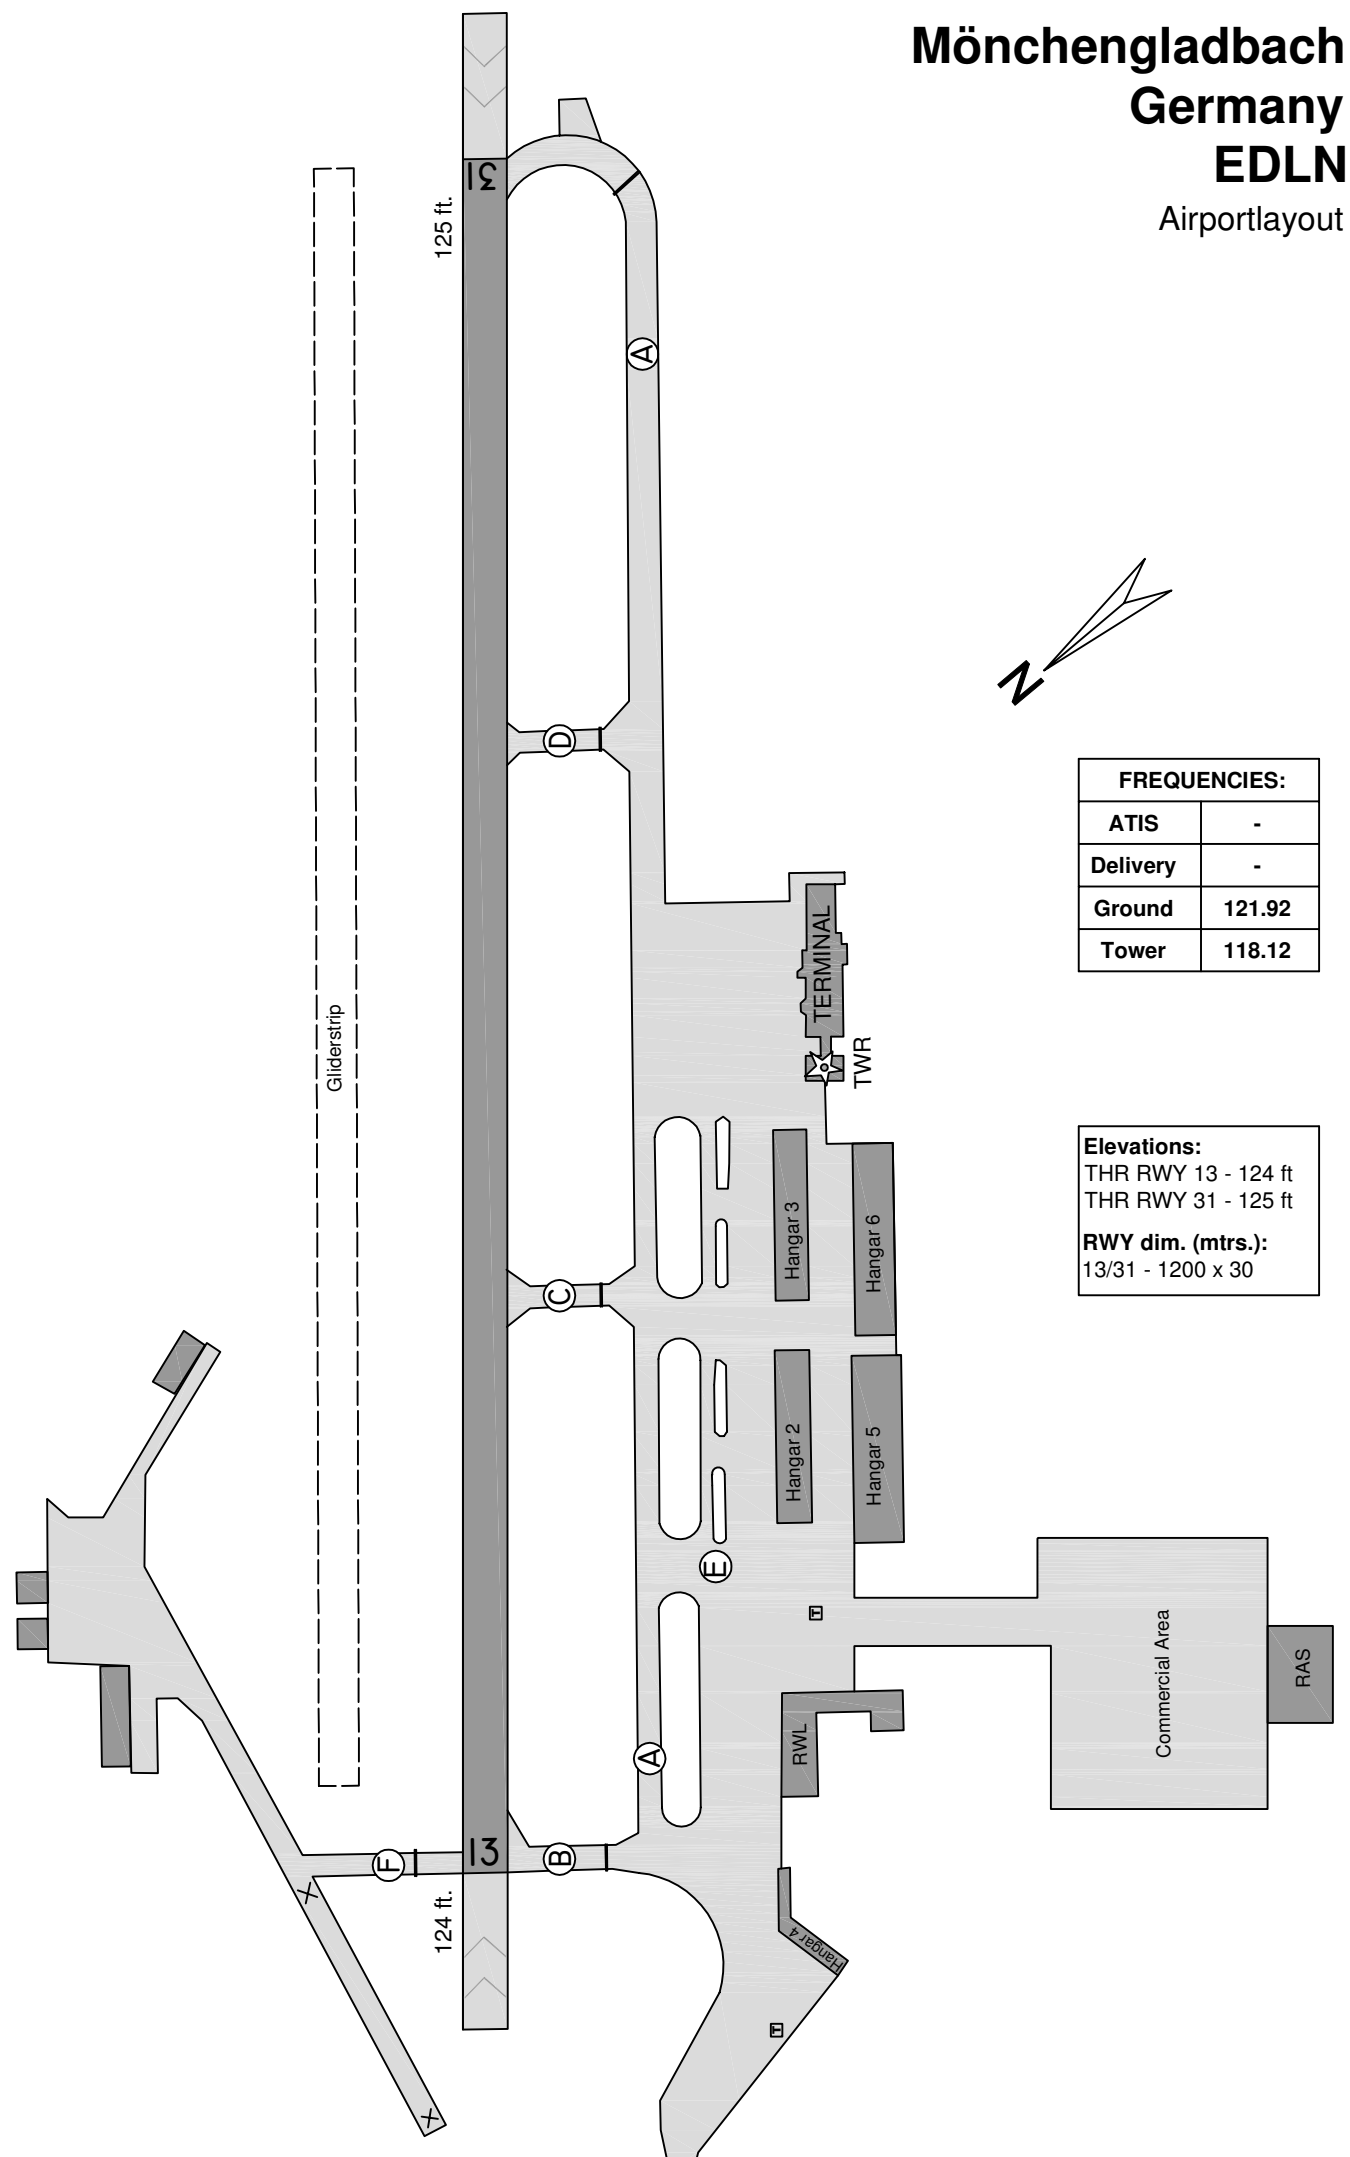

# Mönchengladbach Germany EDLN Airport layout

**FREQUENCIES:**

ATIS	-
Delivery	-
Ground	121.92
Tower	118.12

**Elevations:**  
THR RWY 13 - 124 ft  
THR RWY 31 - 125 ft

**RWY dim. (mtrs.):**  
13/31 - 1200 x 30

Corrections: Commercial Area added