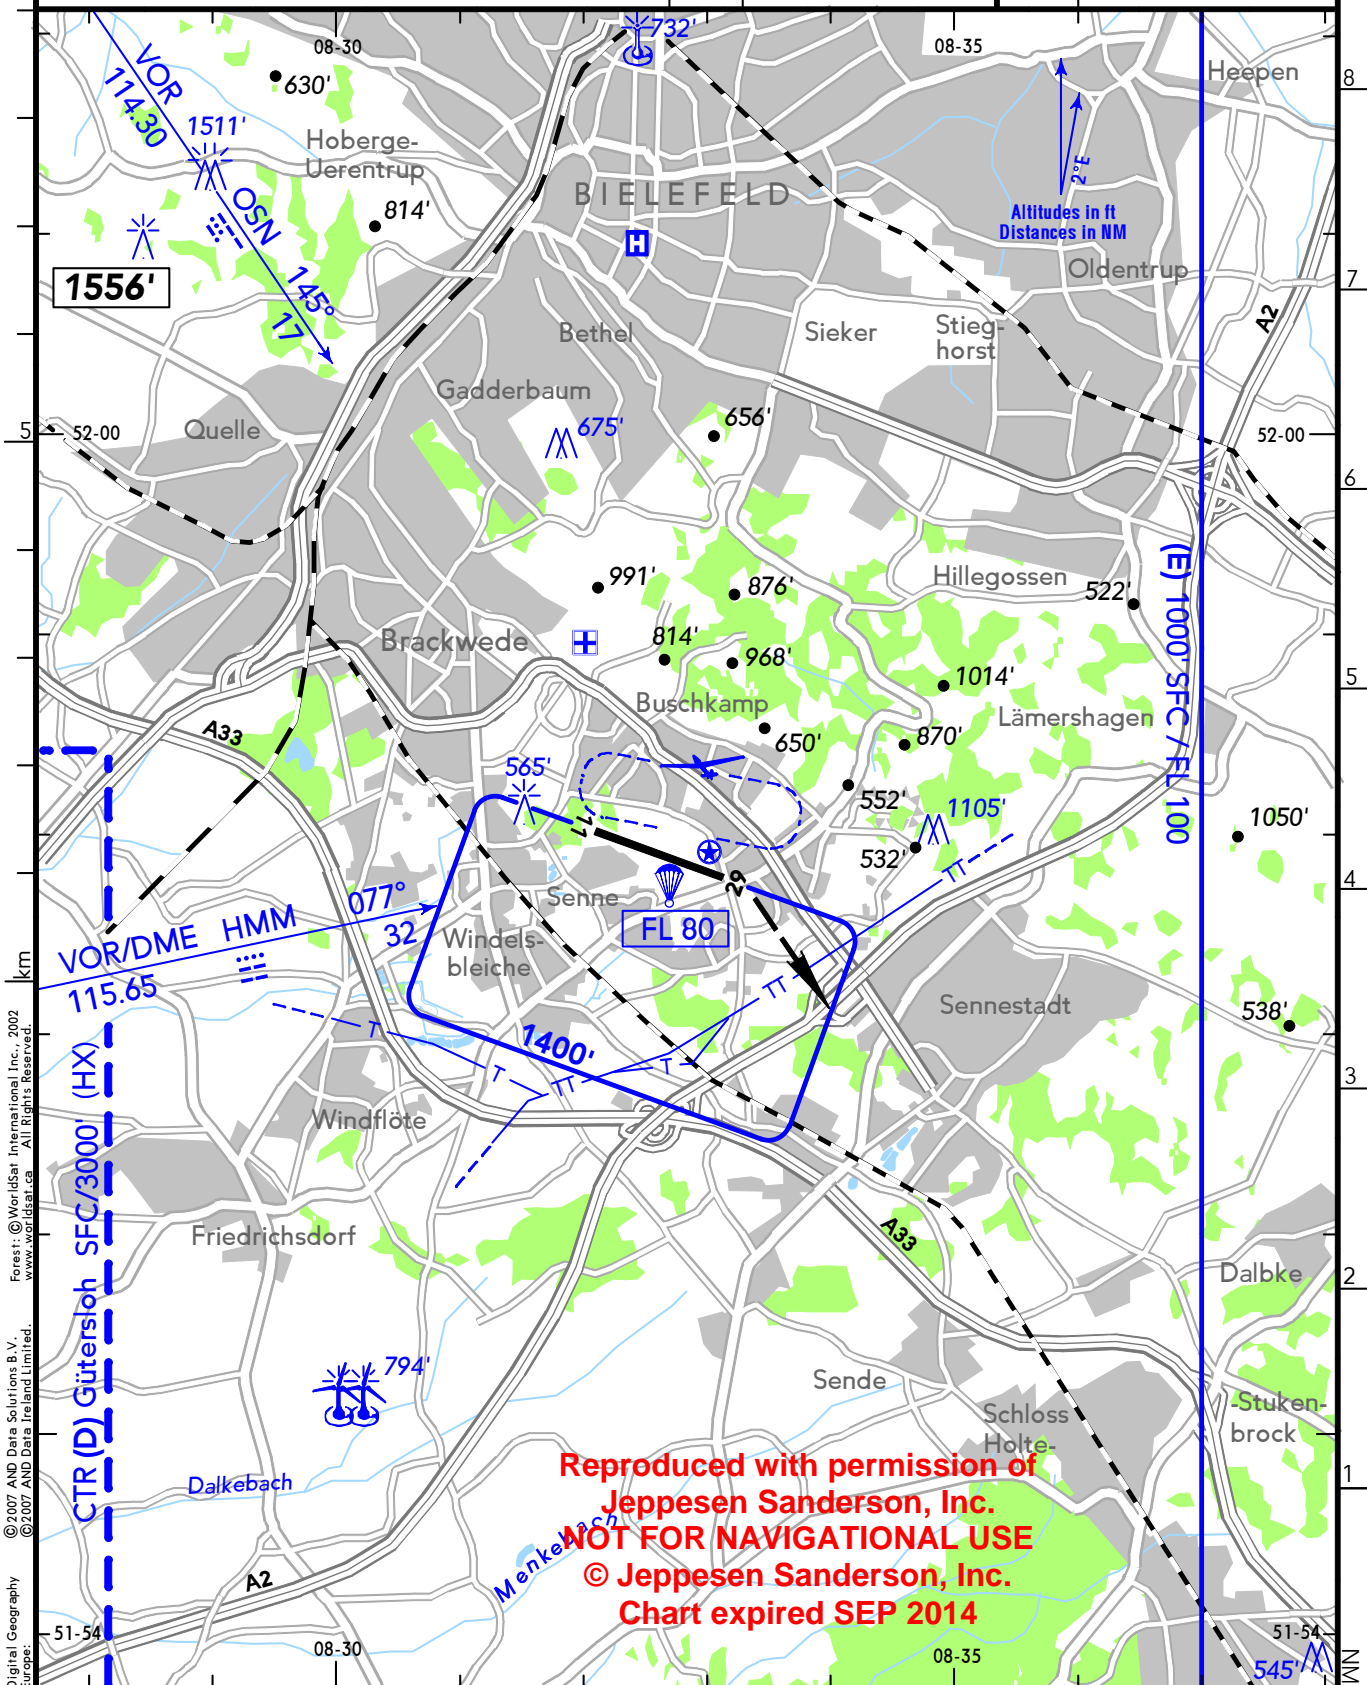

EDLI

Elev 454' / 138 m

N51 57.9

E008 32.7

3.2 NM SE Bielefeld

(AFIS) 25 NM/4000' SFC

VDF

BIELEFELD INFO 118.35 (ge, en)

RWY	ILS	RWY	ILS

Reproduced with permission of
 Jeppesen Sanderson, Inc.
 NOT FOR NAVIGATIONAL USE
 © Jeppesen Sanderson, Inc.
 Chart expired SEP 2014

Digital Geography © 2007 AND Data Solutions B.V. © 2007 AND Data Ireland Limited. Forest: © WorldSat International Inc., 2002 www.worldsat.ca All Rights Reserved.

To purchase current real world charts visit www.JeppDirect.com