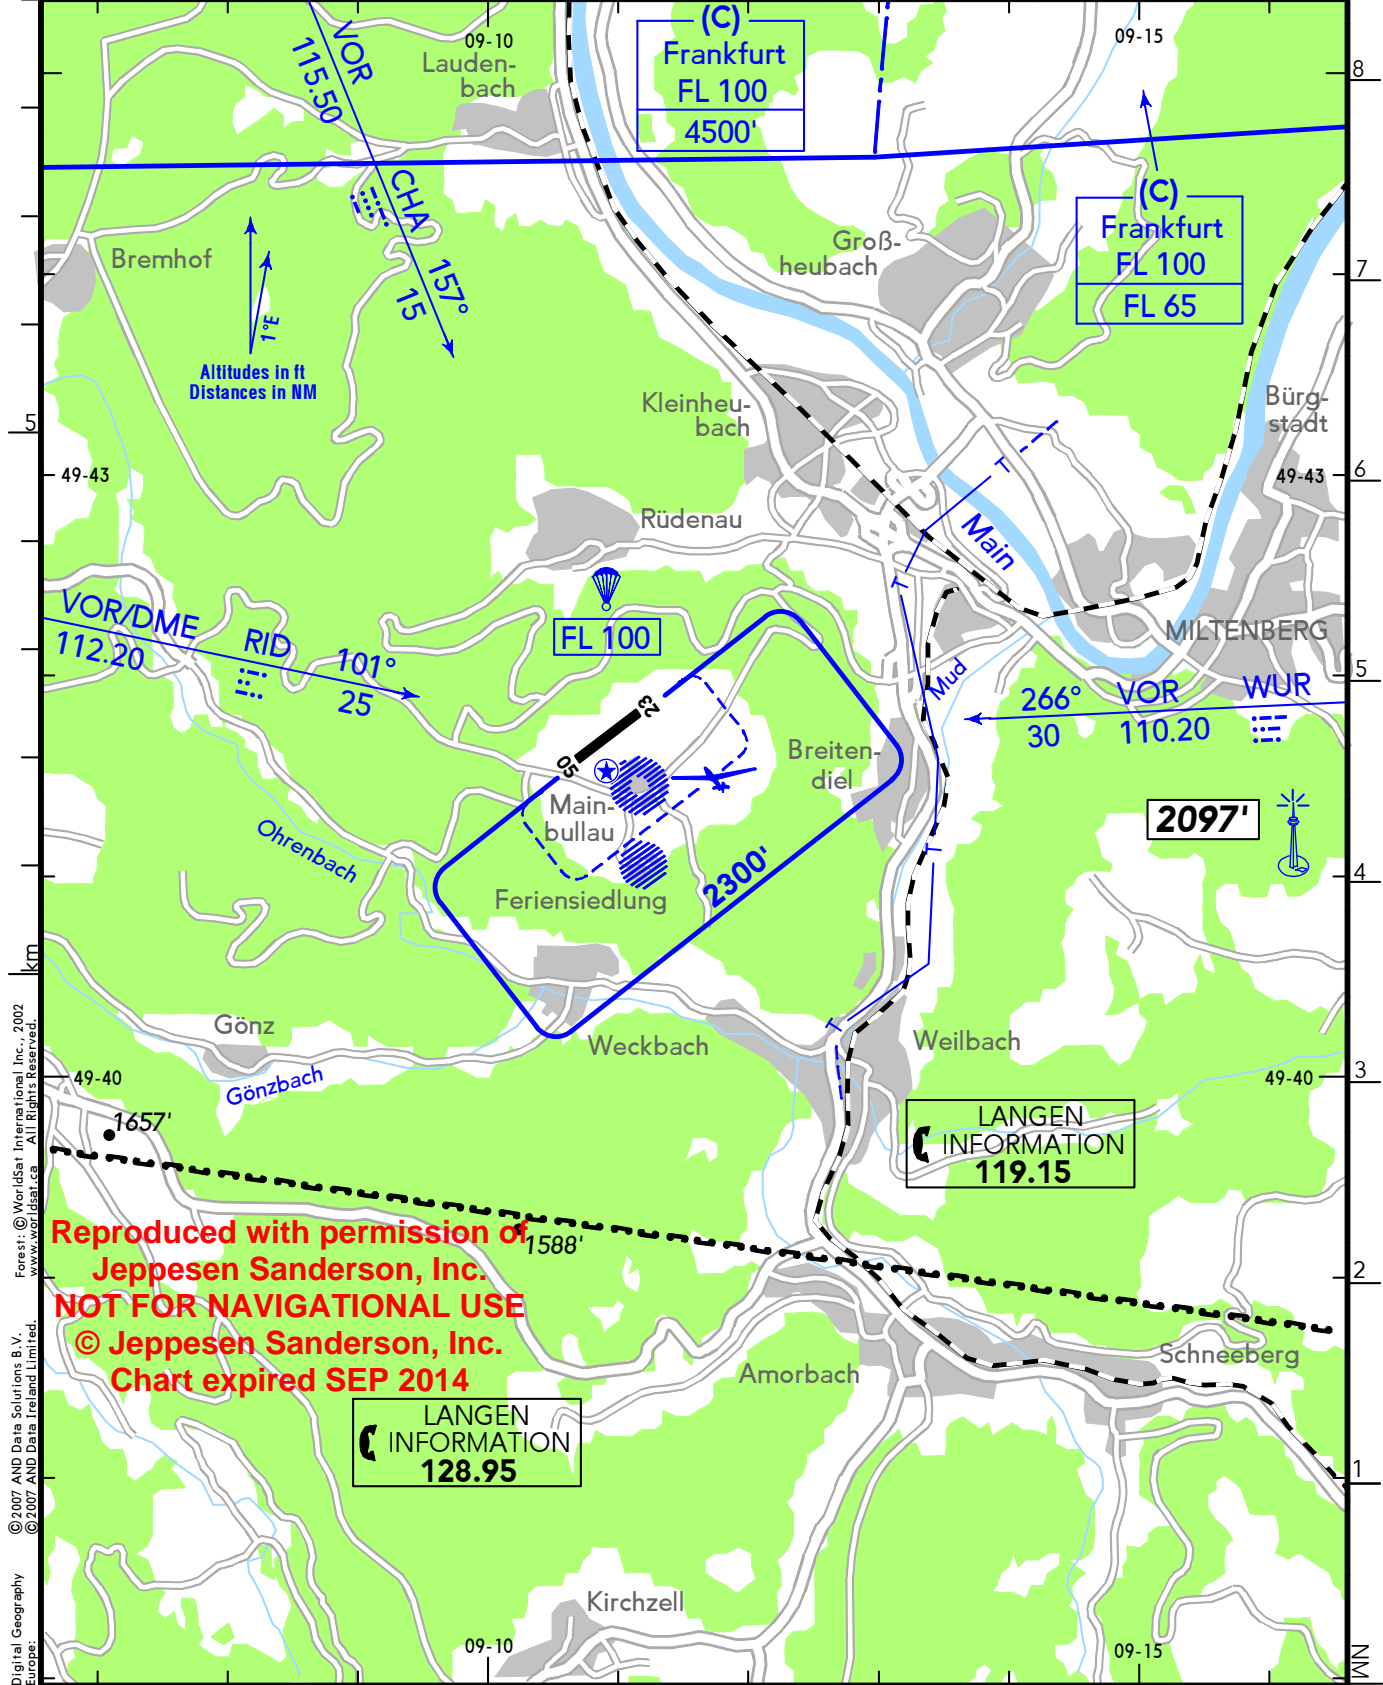

EDFU

MAINBULLAU

Elev 1501'/458m

GERMANY

N49 41.7

E009 10.9

2.7 NM W Miltenberg

(AFIS) MAX 15 NM/3000' SFC

MAINBULLAU INFO 122.37 (ge)

RWY	ILS	RWY	ILS

Reproduced with permission of
 Jeppesen Sanderson, Inc.
 NOT FOR NAVIGATIONAL USE
 © Jeppesen Sanderson, Inc.
 Chart expired SEP 2014

© 2007 AND Data Solutions B.V. © 2007 AND Data Ireland Limited.
 Digital Geography Europe.
 Forest: © WorldSat International, Inc., 2002 www.worldsat.ca All Rights Reserved.

To purchase current real world charts visit www.JeppDirect.com